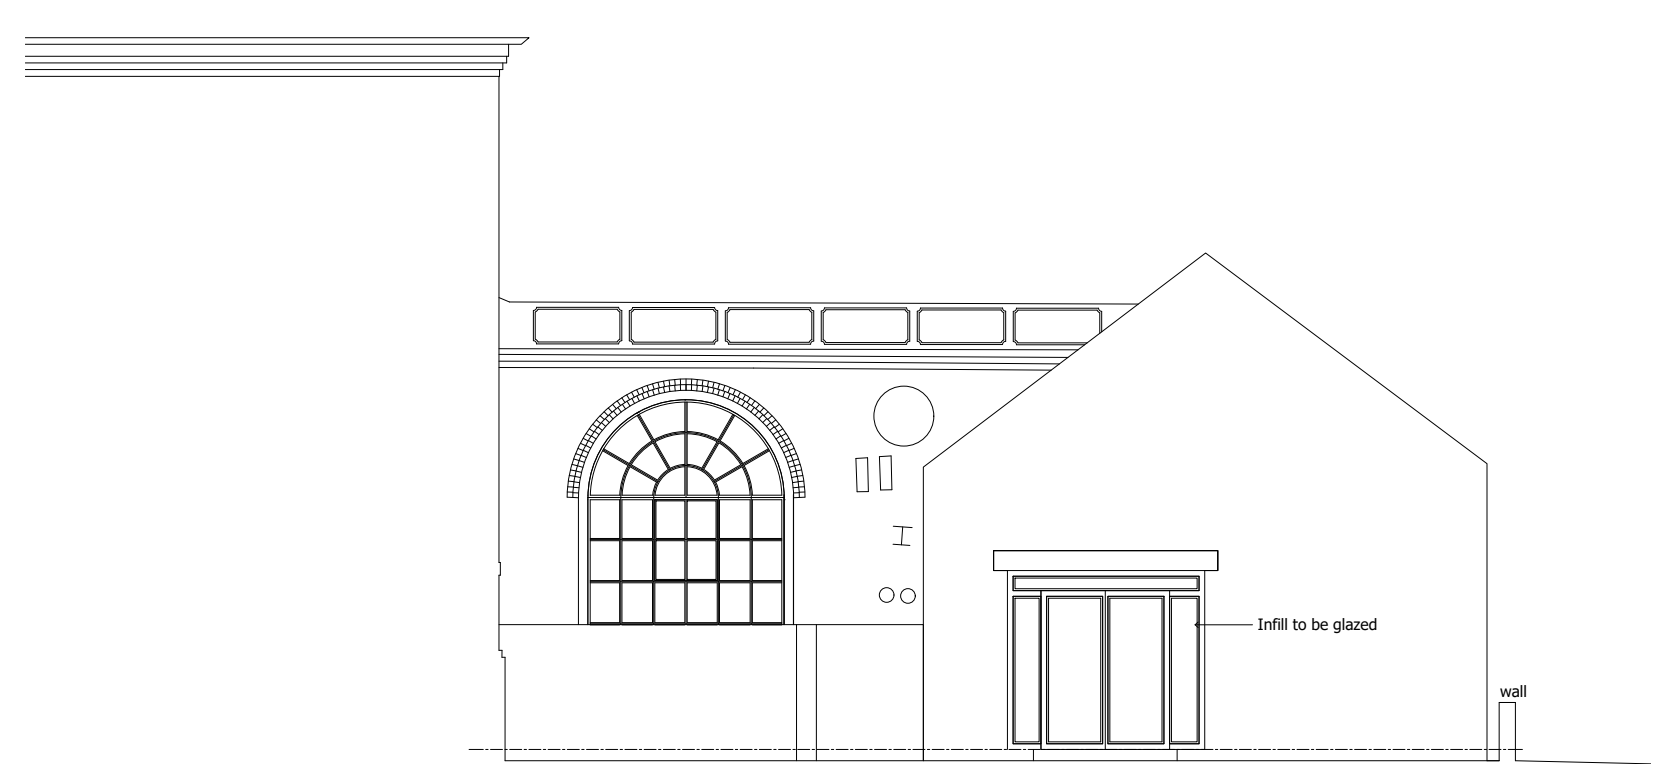

PATTERN SHOP COMP HOUSE  
**GROUND FLOOR**

REVISION	DATE	Rev. By
F	13.09.21	SP
E	20.08.21	AR
D	17.08.21	AR
C	23.07.21	SP
B	12.07.21	SP
A	02.07.21	SP

**SHROPSHIRE HOMES**  
Quality & Character

SHROPSHIRE HOMES LTD  
THE OLD WORKHOUSE  
CROSS HOUSES  
SHREWSBURY  
SHROPSHIRE  
SY5 6JH  
TELEPHONE: (01743) 761789

JOB Former AGA  
Rangemaster Site,  
Wellington Road,  
Coalbrookdale

DATE Feb 21

SCALE 1:100 @ A1

REVISION F

TITLE Compressor House &  
Patten Shop - Proposed  
Plans and Elevations

DWG No. 172 - P - CH02