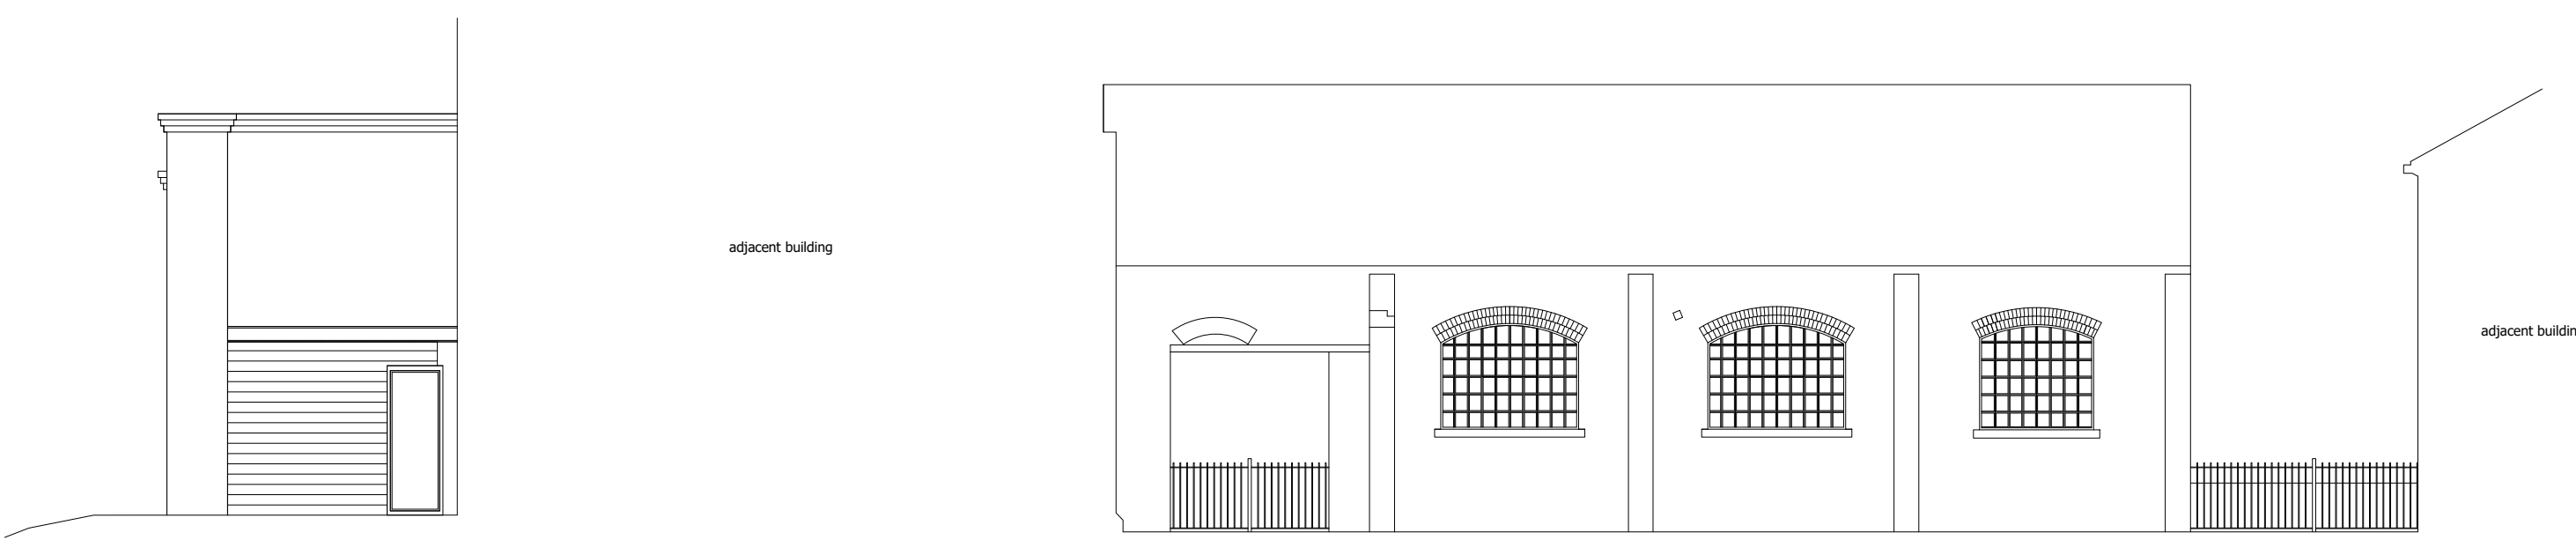

PATTERN SHOP COMP HOUSE  
**GROUND FLOOR**

REVISION	DATE	Rev. By
F	13.09.21	SP
E	20.08.21	AR
D	17.08.21	AR
C	23.07.21	SP
B	12.07.21	SP
A	02.07.21	SP

**SHROPSHIRE HOMES**  
Quality & Character

SHROPSHIRE HOMES LTD  
THE OLD WORKHOUSE  
CROSS HOUSES  
SHREWSBURY  
SHROPSHIRE  
SY5 6JH  
TELEPHONE: (01743) 761789

JOB Former AGA  
Rangemaster Site,  
Wellington Road,  
Coalbrookdale

DATE Feb 21

SCALE 1:100 @ A1

REVISION F

TITLE Compressor House &  
Patten Shop - Proposed  
Plans and Elevations

DWG No. 172 - P - CH02