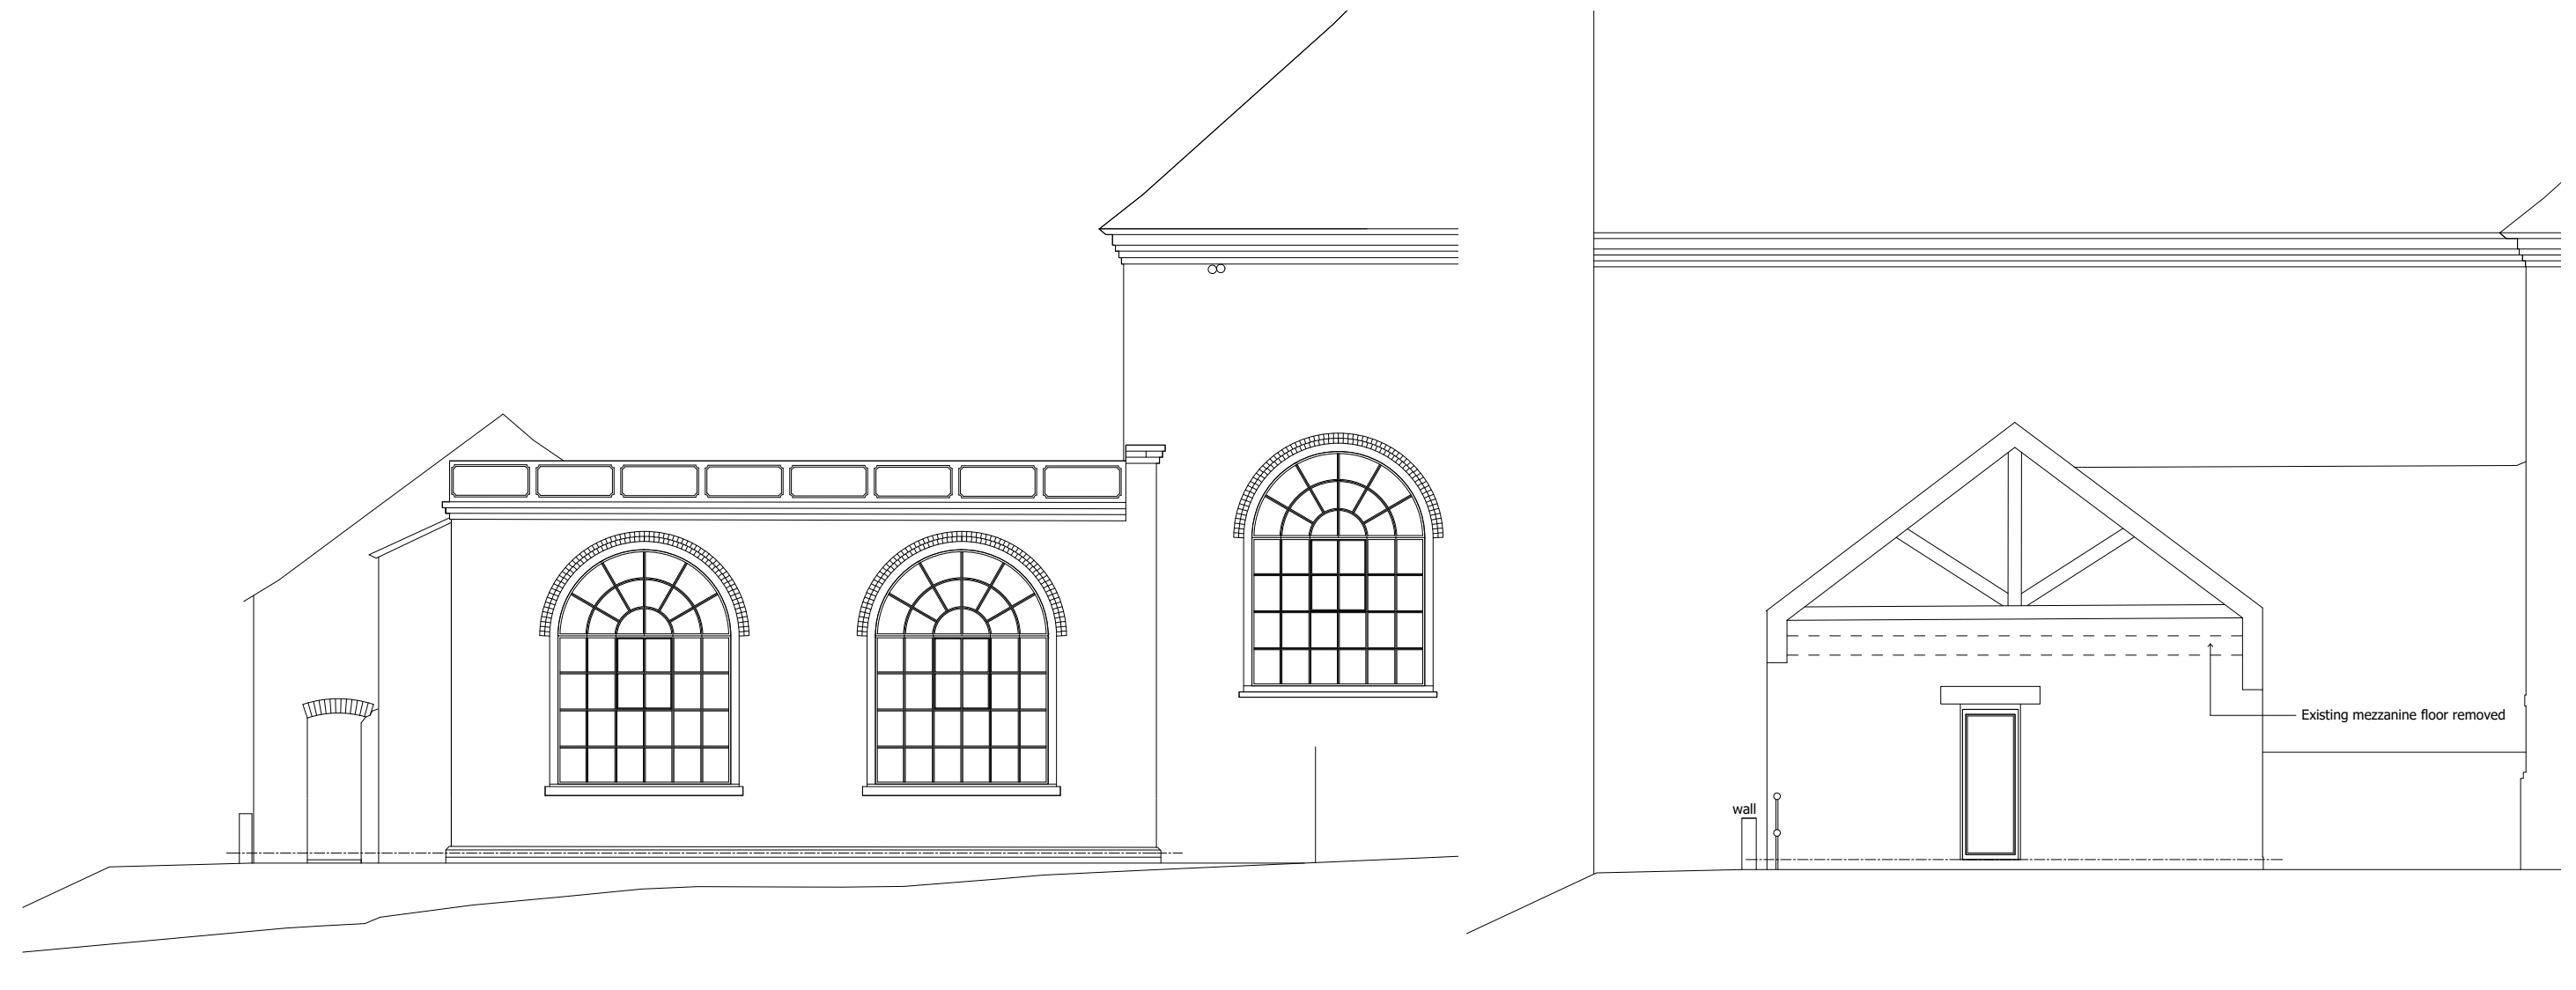

PATTERN SHOP COMP HOUSE  
**GROUND FLOOR**

REVISION	DATE	Rev. By
F	13.09.21	SP
E	20.08.21	AR
D	17.08.21	AR
C	23.07.21	SP
B	12.07.21	SP
A	02.07.21	SP

**SHROPSHIRE HOMES**  
Quality & Character

SHROPSHIRE HOMES LTD  
THE OLD WORKHOUSE  
CROSS HOUSES  
SHREWSBURY  
SHROPSHIRE  
SY5 6JH  
TELEPHONE: (01743) 761789

JOB Former AGA  
Rangemaster Site,  
Wellington Road,  
Coalbrookdale

DATE Feb 21

SCALE 1:100 @ A1

REVISION F

TITLE Compressor House &  
Patten Shop - Proposed  
Plans and Elevations

DWG No. 172 - P - CH02